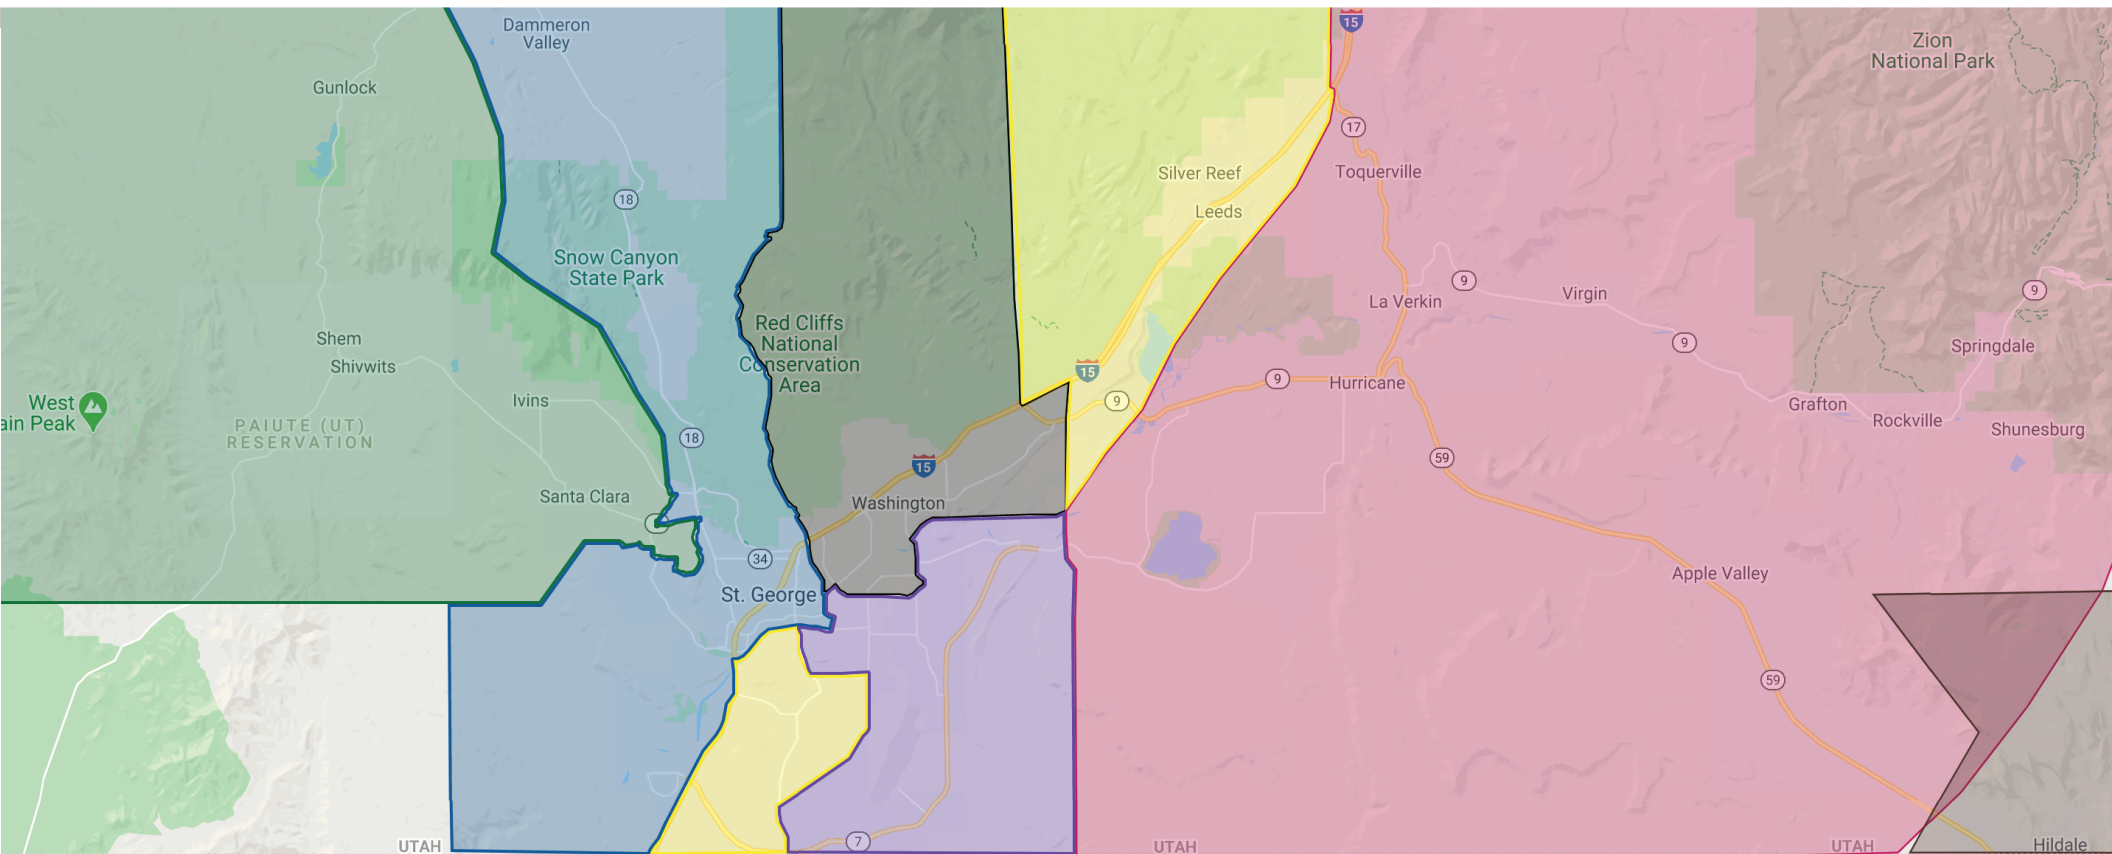

ELEMENTARY SCHOOL BOUNDARIES

- | | | | | |
|-----------------------------------------------------------------------------------------------------|----------------------------------------------------------------------------------------------------|------------------------------------------------------------------------------------------------|-------------------------------------------------------------------------------------------------------|-------------------------------------------------------------------------------------------------------|
|  Arrowhead |  Coral Cliffs |  Heritage |  Legacy |  Paradise Canyon |
|  Bloomington |  Crimson View |  Horizon |  Little Valley | |
|  Bloomington Hills |  Diamond Valley |  Hurricane |  Majestic Fields | |
|  Coral Canyon |  Enterprise |  La Verkin |  Panorama | |

INTERMEDIATE SCHOOL BOUNDARIES

 Fossil Ridge

 Sunrise Ridge

 Washington Fields

 Hurricane

 Tonaquint

 Water Canyon

 Lava Ridge

MIDDLE SCHOOL BOUNDARIES

 **Crimson Cliffs**

 **Dixie**

 **Hurricane**

 **Snow Canyon**

 **Desert Hills**

 **Enterprise High**

 **Pine View**

 **Water Canyon High**

HIGH SCHOOL BOUNDARIES

 **Crimson Cliffs**

 **Dixie**

 **Hurricane**

 **Snow Canyon**

 **Desert Hills**

 **Enterprise**