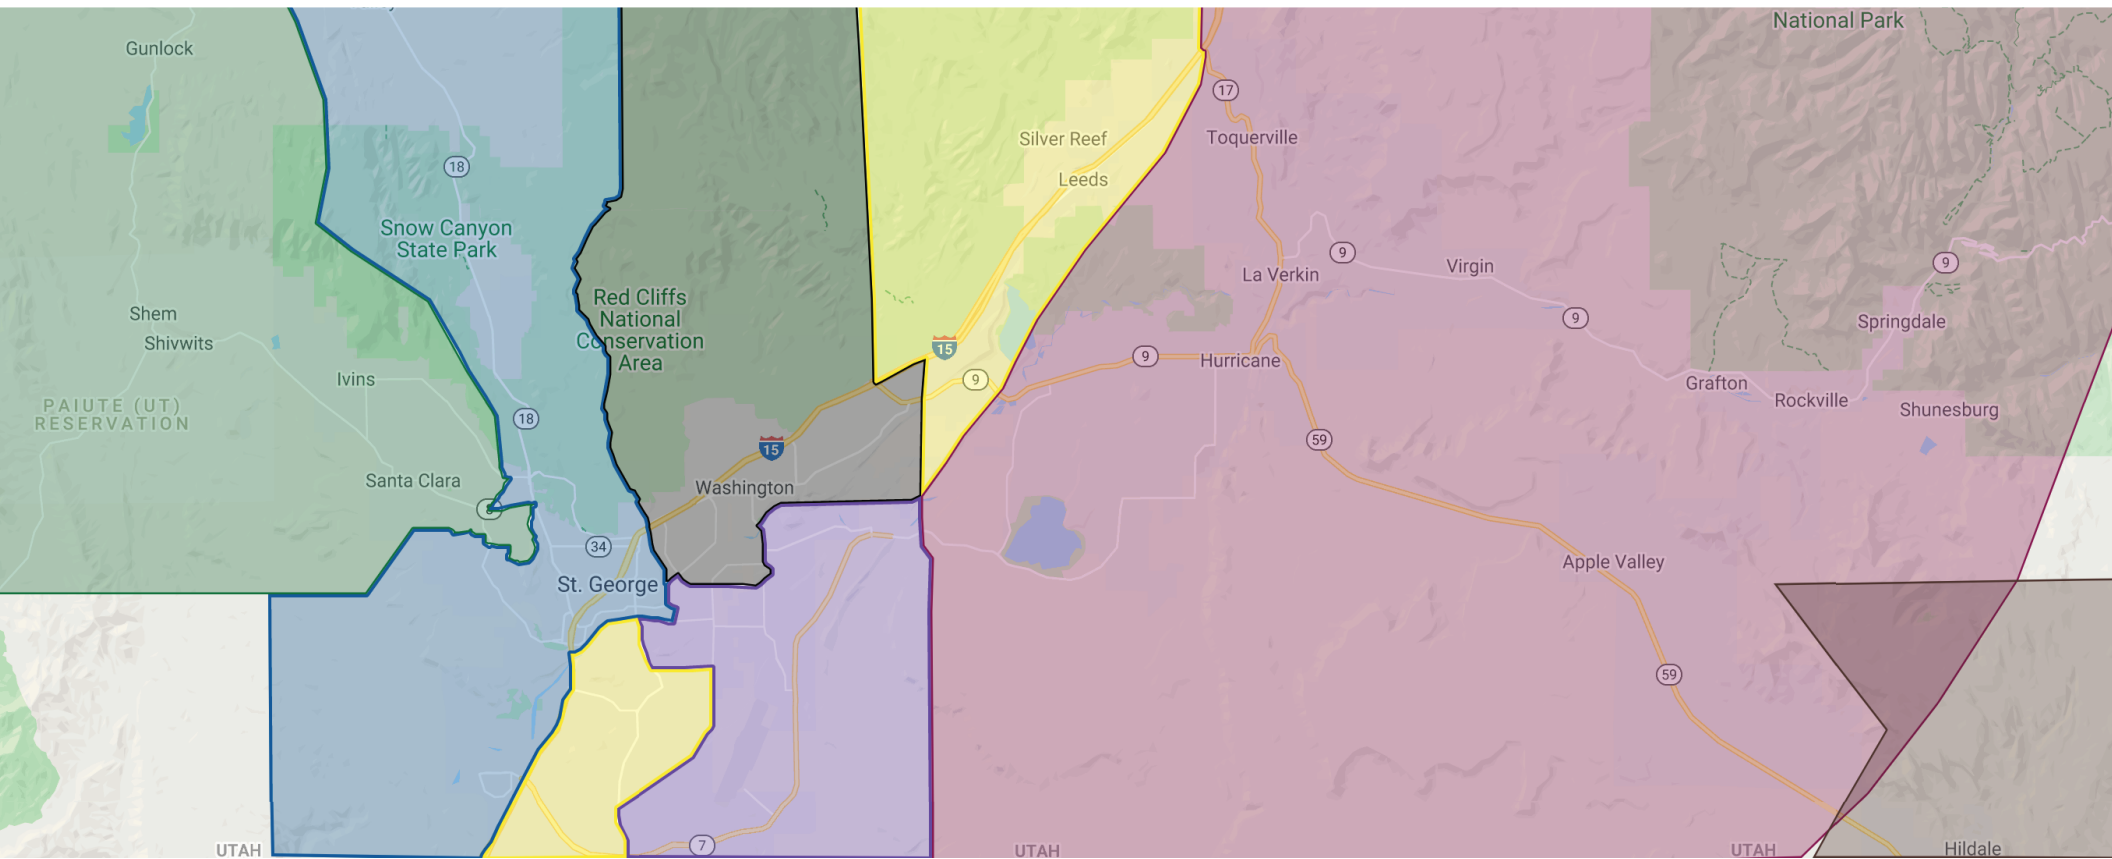

ELEMENTARY SCHOOL BOUNDARIES

- | | | | | |
|-----------------------------------------------------------------------------------------------------|----------------------------------------------------------------------------------------------------|------------------------------------------------------------------------------------------------|-------------------------------------------------------------------------------------------------------|-------------------------------------------------------------------------------------------------------|
|  Arrowhead |  Coral Cliffs |  Heritage |  Legacy |  Paradise Canyon |
|  Bloomington |  Crimson View |  Horizon |  Little Valley | |
|  Bloomington Hills |  Diamond Valley |  Hurricane |  Majestic Fields | |
|  Coral Canyon |  Enterprise |  La Verkin |  Panorama | |

INTERMEDIATE SCHOOL BOUNDARIES

 Fossil Ridge

 Sunrise Ridge

 Washington Fields

 Hurricane

 Tonaquint

 Water Canyon

 Lava Ridge

MIDDLE SCHOOL BOUNDARIES

 **Crimson Cliffs**

 **Dixie**

 **Hurricane**

 **Snow Canyon**

 **Desert Hills**

 **Enterprise High**

 **Pine View**

 **Water Canyon High**

HIGH SCHOOL BOUNDARIES

 **Crimson Cliffs**

 **Dixie**

 **Hurricane**

 **Snow Canyon**

 **Desert Hills**

 **Enterprise**