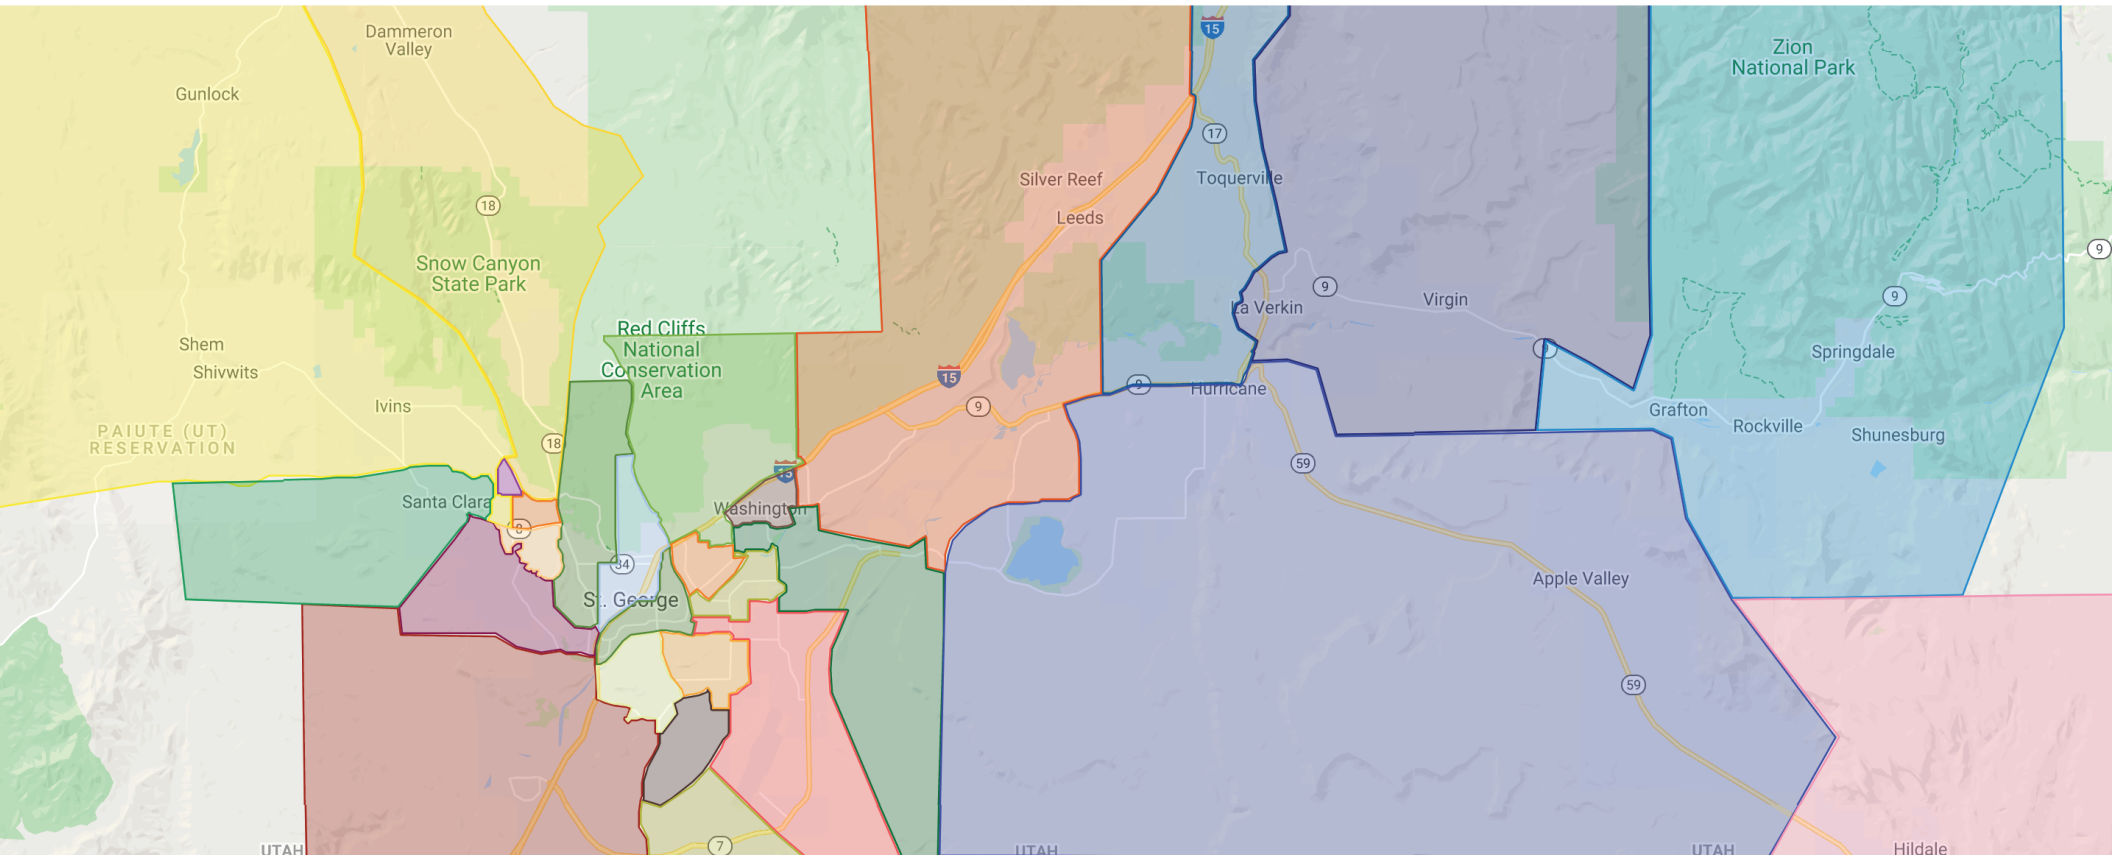

ELEMENTARY SCHOOL BOUNDARIES

- | | | | | |
|-----------------------------------------------------------------------------------------------------|----------------------------------------------------------------------------------------------------|------------------------------------------------------------------------------------------------|-------------------------------------------------------------------------------------------------------|-------------------------------------------------------------------------------------------------------|
|  Arrowhead |  Coral Cliffs |  Heritage |  Legacy |  Paradise Canyon |
|  Bloomington |  Crimson View |  Horizon |  Little Valley | |
|  Bloomington Hills |  Diamond Valley |  Hurricane |  Majestic Fields | |
|  Coral Canyon |  Enterprise |  La Verkin |  Panorama | |

INTERMEDIATE SCHOOL BOUNDARIES

 Fossil Ridge

 Sunrise Ridge

 Washington Fields

 Hurricane

 Tonaquint

 Water Canyon

 Lava Ridge

MIDDLE SCHOOL BOUNDARIES

 **Crimson Cliffs**

 **Dixie**

 **Hurricane**

 **Snow Canyon**

 **Desert Hills**

 **Enterprise High**

 **Pine View**

 **Water Canyon High**

HIGH SCHOOL BOUNDARIES

 **Crimson Cliffs**

 **Dixie**

 **Hurricane**

 **Snow Canyon**

 **Desert Hills**

 **Enterprise**